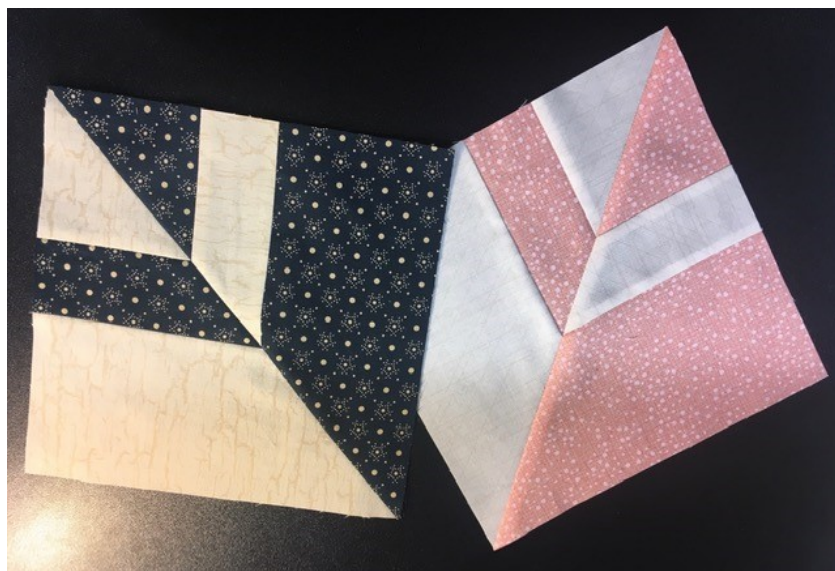

Tuesday,
April 30

9:30—3:30 p.m.

Cost: \$15.00

Instructor:
Patty Pruitt

Pull your favorite color plus a background and make a quick throw. Just one block and many different ways to lay out!

Supply list will be given at registration.